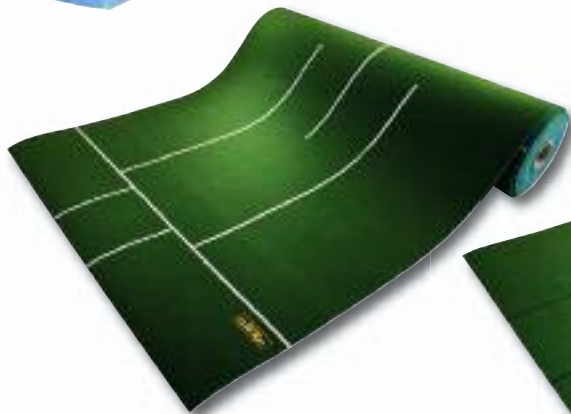

# 50 Bowls Carpets

- B8080 Regulation White Fenders (Pair)**
- B8090 Regulation 15" Centre Block**
- B8340 18" Centre Block**  
(For use with B8300 Biassed Carpet Bowls)

**B8055 Drakes Pride Club-Mat 45' x 6'**