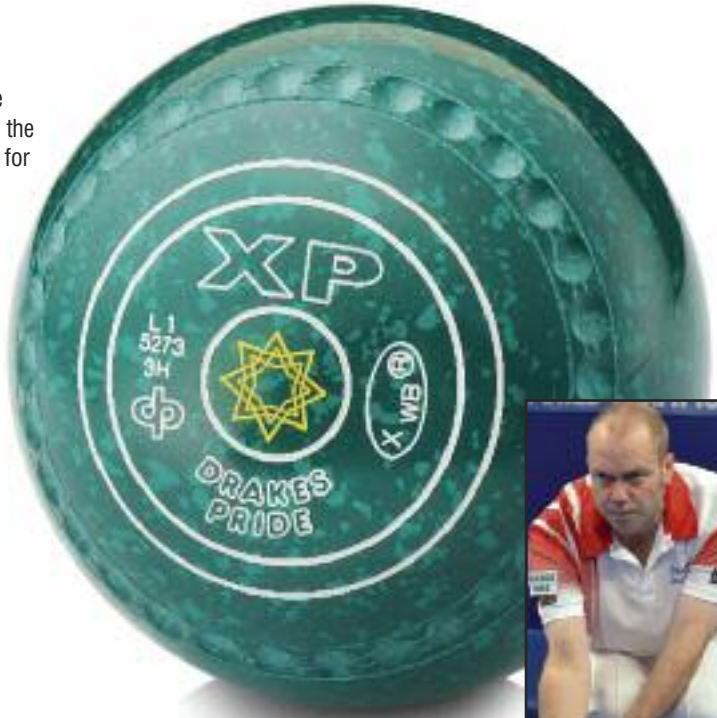

All Bowls with specified emblems or initials are made to order.

**B3250 PRO-50 Gripped Bowls**

For full colour range see pages 8 to 11. The performance of this model is illustrated on page 3.

The 'Channel Grip'

# XP

Numerous top players have assisted and advised us on the ideal line they were looking for in an outdoor model. Both the profile and the line are crucial to success of a model and this has been achieved by maintaining the perfect balance of the Professional model whilst adding the touch more bias required for the outdoor game.